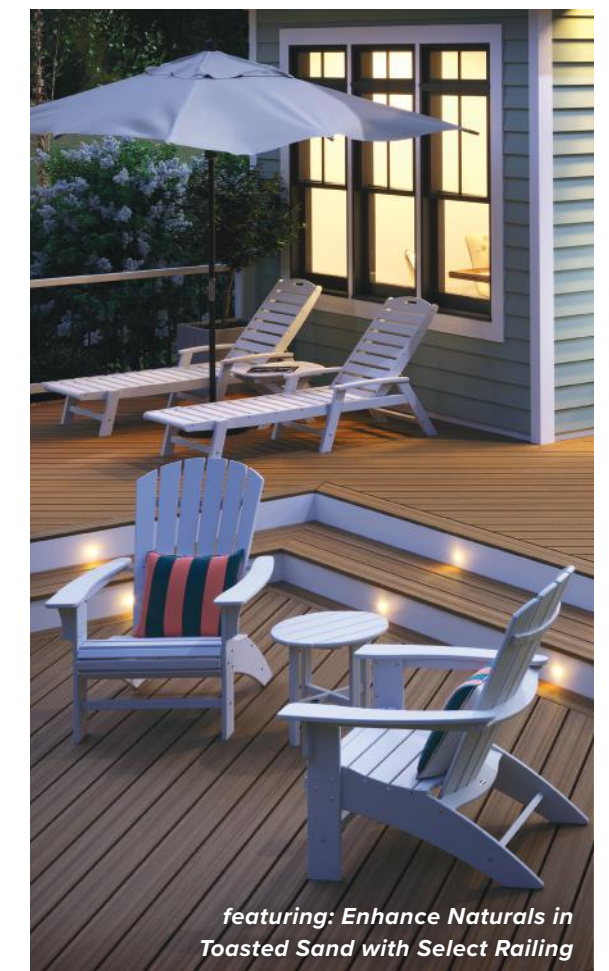

SCRATCH RESISTANCE ★ - ★★★★★

PRICE \$ - \$\$\$\$

YEARS OF WARRANTY 25 35 50

TrexEnhance®

The beauty of wood with the ease of composite, practically priced.

★ | \$\$-\$\$\$ | 25

NATURALS

- 
Foggy Wharf
- 
Rocky Harbor
- 
Toasted Sand
- 
Coastal Bluff

BASICS

- 
Clam Shell
- 
Beach Dune
- 
Saddle

featuring: Enhance Naturals in Toasted Sand with Select Railing

make it easy

PLANNING TOOLS

Plan your deck with **easy-to-use online tools**, from simple comparisons to detailed plans and shopping lists.