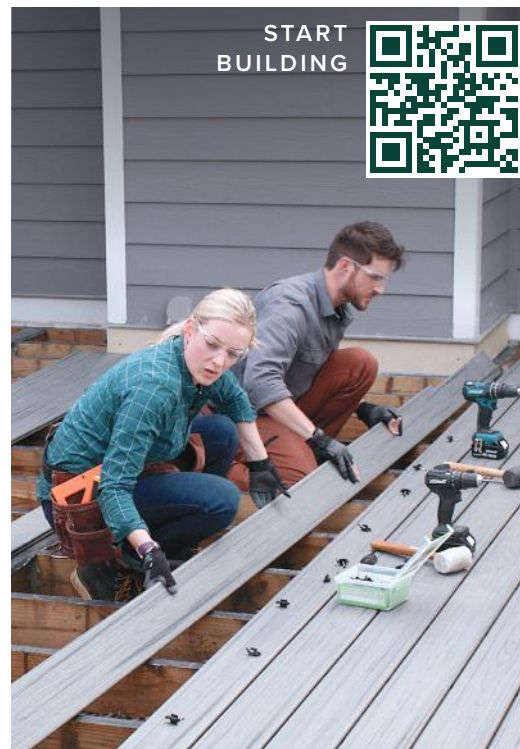

TRY OUR TOOLS

COLOR SELECTOR

COST CALCULATOR

DECK STARTER

DECK DESIGNER

AR VISUALIZER

See your ideal deck in real time.
Download in any app store.

START BUILDING